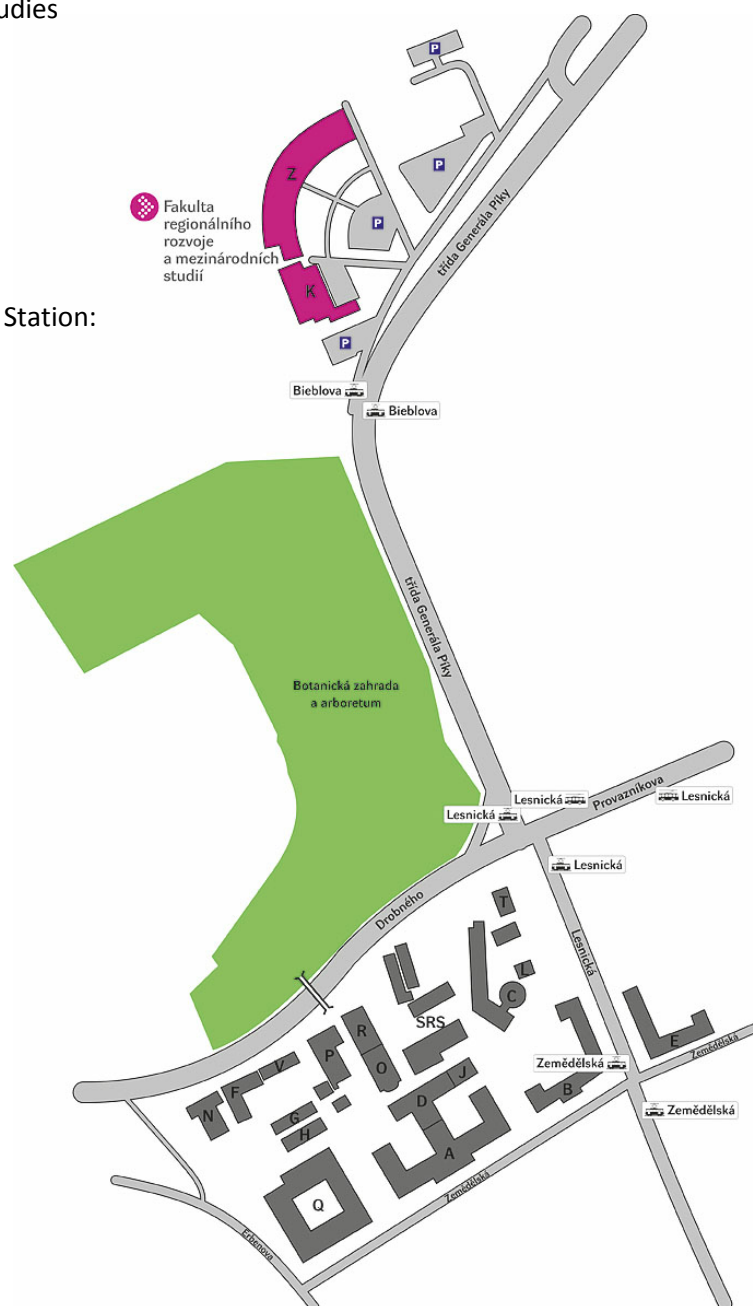

How to find us:

From the Central Railway Station and Zvonařka Coach Station:
tram No. 9 direction to Lesná, off at Bieblova stop

Reinforcement of the competitive strength of MENDELU alumnis in the field of development cooperation & management of natural resources in the third world countries